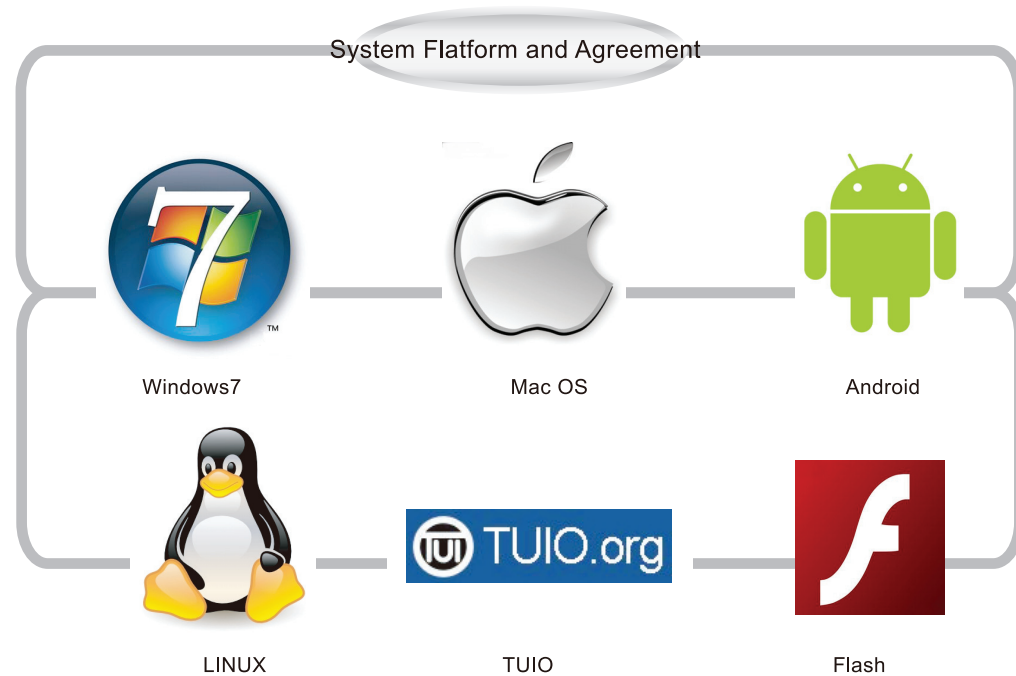

S series Infrared Multi-Touch screen of IRMTOUCH has the super narrow frame.

S series products support 2 - 4 - 6 - 10 - 16 - 32 - 64 points etc., which have the high compatibility and are special for Touching Screen Query machine, Touch Advertising machine, Interactive Electronic Board, Business all-in-one PC products because of the narrow frame.

Functional Parameter	Touch Points	2 - 4 - 6 - 10 - 16 - 32 - 64 points etc.
	Resolution	32768 x 32768
	Linearity err	±1mm
	Authentication	CE、ROHS
	Response time	6ms-20ms
	Drifting	No drifting
	Support Agreement	WIN7、Flash、TUIO etc.
	System	Windows XP、Windows 7、Mac OS、Linux、Android etc.
	Min.touch diameter	≥5mm
Luminousness	100% (no glass)、AR Glass 92%、Common Toughened Glass90%	
Environment Parameter	Temperature	0℃~60℃ Operating: 0℃~60℃ -40℃~60℃ Storage: -40℃~60℃
	Humidity	10%~90%RH Operating: 10%~90%RH 10%~90%RH Storage: 10%~10%RH
	IP Grade	IP65(Selectable)
	Light Resistance	Ambient light resistance
Electric Parameters	Operating Voltage	+5VDC, Allowed+4.75V~
	Power Mode	USB
	Power Consumption	1W~ 5 W
	Electrostatic protection grade	Air Discharge: +4KV, Touch Discharge: +2KV
	Interface	USB2.0
Mechanical Capacity	Input Method	All the block light object, such as fighters, pen, palm etc.
	Touch Times	Unlimited
	Touch Active power	No need
	Safety	selecting different toughened glass on the basis of safety grade.
	Noise	No noise
Surface Durability	The surface rigidity is same as glass. 5.0-7.0GN/m <sup>2</sup>	