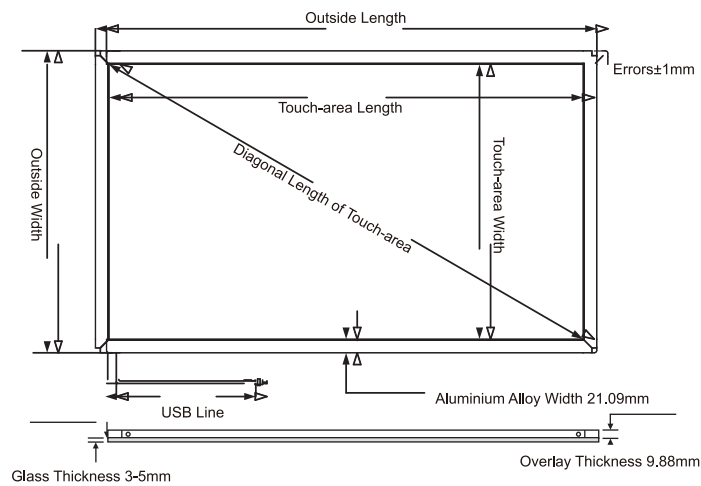

DIMENSIONS

Inch	Touch Active Area			Outside Dimensions	
	(Length)	(Width)	( Diagonal )	(Length)	(Width)
32	707	396	810	749.2	438.2
42	934	528	1073	976.2	570.2
46	1023	576	1174	1065.2	618.2
47	1047	588	1201	1089.2	630.2
50	1113	629	1278	1155.2	671.2
52	1155	653	1327	1197.2	695.2
55	1220	689	1401	1262.2	731.2
65	1447	814	1660	1489.2	856.2
72	1602	904	1839	1644.2	946.2
85	1889	1065	2169	1931.2	1107.2
92	2044	1155	2348	2086.2	1197.2
103	2289	1292	2628	22331.2	1334.2

S series Infrared Multi-Touch screen of IRMTOUCH has the super narrow frame.

S series products support 2 - 4 - 6 - 10 - 16 - 32 - 64 points etc., which have the high compatibility and are special for Touching Screen Query machine, Touch Advertising machine, Interactive Electronic Board, Business all-in-one PC products because of the narrow frame.

Functional Parameter	Touch Points	2 - 4 - 6 - 10 - 16 - 32 - 64 points etc.
	Resolution	32768 x 32768
	Linearity err	±1mm
	Authentication	CE、ROHS
	Response time	6ms-20ms
	Drifting	No drifting
	Support Agreement	WIN7、Flash、TUIO etc.
	System	Windows XP、Windows 7、Mac OS、Linux、Android etc.
	Min.touch diameter	≥5mm
Luminousness	100% (no glass)、AR Glass 92%、Common Toughened Glass90%	
Environment Parameter	Temperature	0℃~60℃ Operating: 0℃~60℃ -40℃~60℃ Storage: -40℃~60℃
	Humidity	10%~90%RH Operating: 10%~90%RH 10%~90%RH Storage: 10%~10%RH
	IP Grade	IP65(Selectable)
	Light Resistance	Ambient light resistance
Electric Parameters	Operating Voltage	+5VDC, Allowed+4.75V~
	Power Mode	USB
	Power Consumption	1W~ 5 W
	Electrostatic protection grade	Air Discharge: +4KV, Touch Discharge: +2KV
	Interface	USB2.0
Mechanical Capacity	Input Method	All the block light object, such as fighters, pen, palm etc.
	Touch Times	Unlimited
	Touch Active power	No need
	Safety	selecting different toughened glass on the basis of safety grade.
	Noise	No noise
Surface Durability	The surface rigidity is same as glass. 5.0-7.0GN/m <sup>2</sup>	